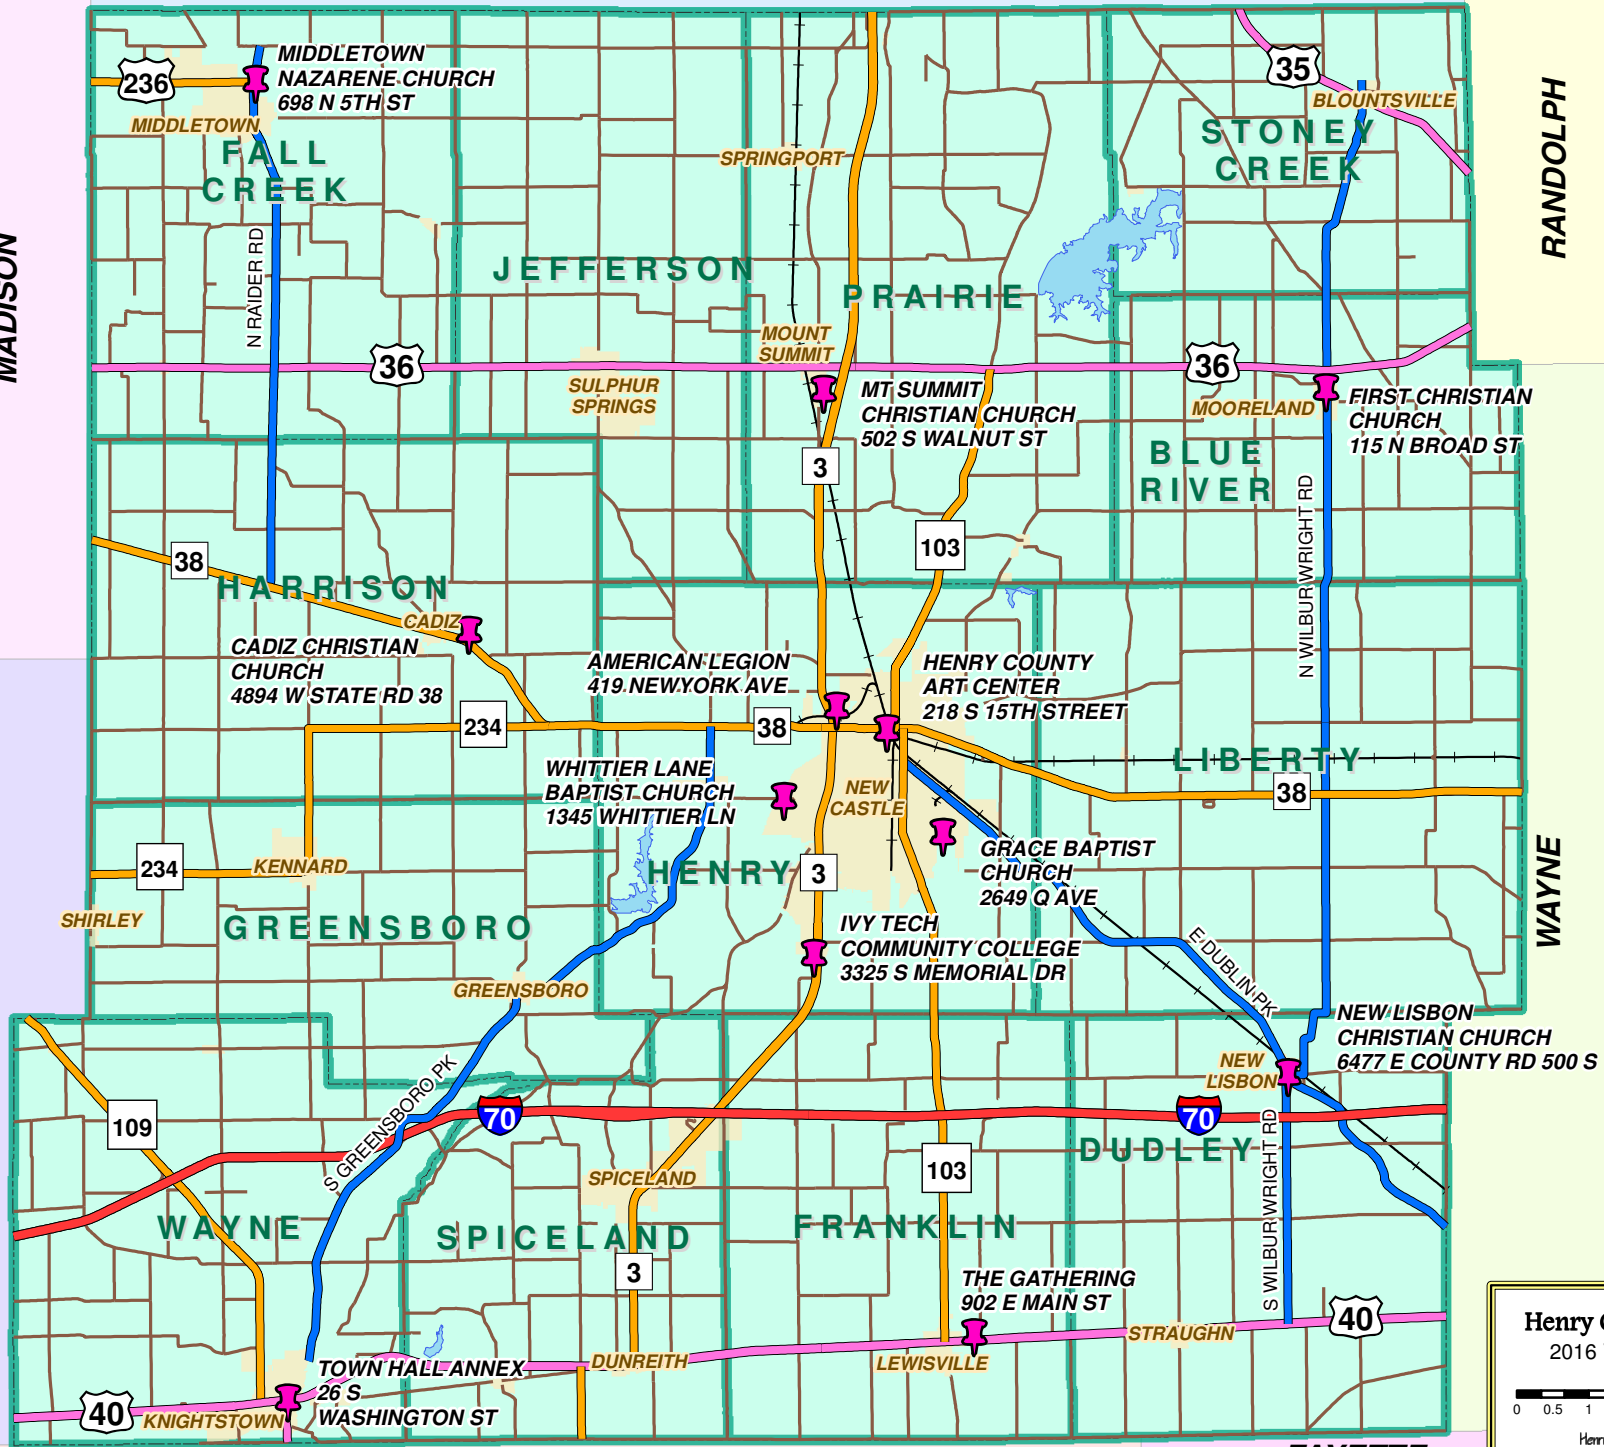

DELAWARE

MADISON

RANDOLPH

WAYNE

HANCOCK

Henry County Indiana
2016 Voting Centers

0 0.5 1 2 3 Miles

Henry County GIS Office